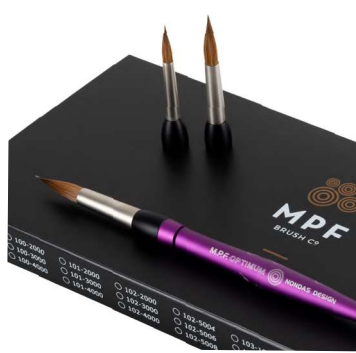

Optimum™ Spring 3 in 1 Brush Kit.
Midnight Blue

Optimum™ Spring Ceramic Brushes & Kits: Ladies

Optimum™ Spring Ceramic Brushes Kits contain all 3 Brush Tip sizes (#4, #6, #8), plus the handle of your choice.

Item No. 103-0004

#4

Item No. 103-0006

#6

Item No. 103-0008

#8

Item No. 103-1000

Optimum™ Spring 3 in 1 Brush Kit.
Pink

Item No. 103-2000

Optimum™ Spring 3 in 1 Brush Kit.
Purple

Item No. 103-3000

Optimum™ Spring 3 in 1 Brush Kit.
Midnight Blue

Optimum™ Master Brushes & Kits

All the tools you need in one package. Replaceable premium Kolinsky sable brush tips. Integrated thorn allows to release pinned die-segments from model base.