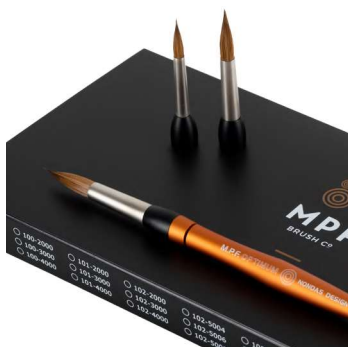

Item No. 102-0008 **#8**

Item No. 102-2000

Optimum™ Spring 3 in 1 Brush Kit.
Citrus